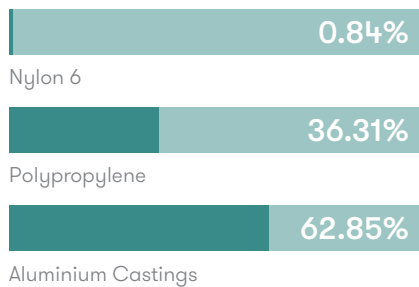

Components are constructed of the following

Recycled Content

Contains up to 63.00% of Recycled Material

Recyclability

The range is 99% recyclable

99%

Finish Options

Plastic seat or shell with complementary Aluminium powder coat frame available in Black, White, Sage, Basalt, Peacock Blue or Coral