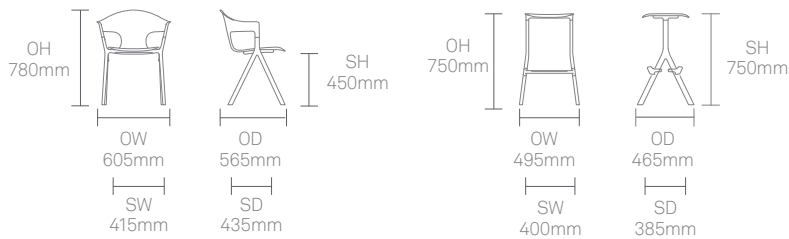

(* - Selected models only)

- Stacks up to 4 high*
- Plastic shell*
- Plastic seat*
- Upholstered seat pad*
- Cast Aluminium frame
- Integral Plastic footrest protectors*
- Stacking buffers*
- Plastic glides

Optional Features

- Plastic glides with felt

Performance Standards

BS EN 16139:2013-Level 1

Dimensions

N.B. Add 20mm for upholstered seat option

Environmental Performance

Material Content