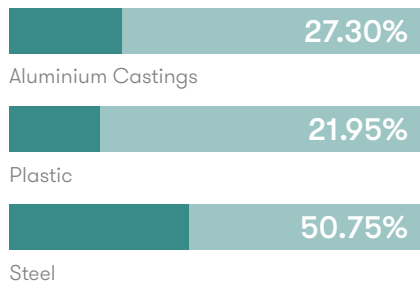

Environmental Performance

Material Content

Components are constructed of the following