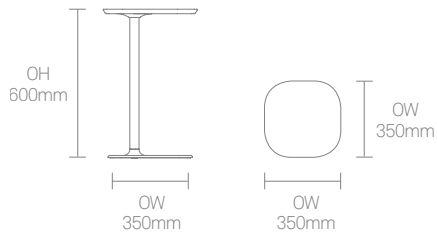

Standard Features

(* - Selected models only)
Aluminium table construction
Teflon glides

Dimensions