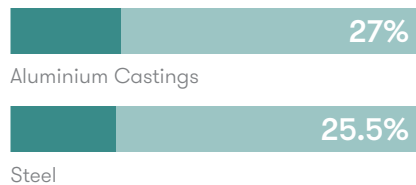

Dimensions

Environmental Performance

Material Content

Components are constructed of the following

Recycled Content

Contains up to 52.50% of Recycled Material

Recyclability

The range is 99% recyclable

99%

Finish Options

Aluminium components are available in White as Snow, Touch of Grey, Blue Skies, Orange Crush, Mellow Yellow and Vintage Red

Metal Finishes

Back to Black

Touch of Grey

White as Snow

Blue Skies