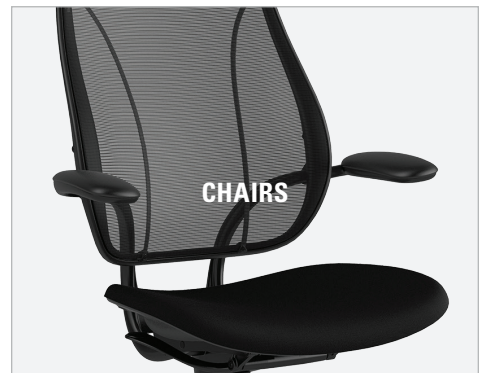

*Liberty*<sup>®</sup> OCEAN

Humanscale<sup>®</sup>

## From Ocean to Office

Discarded fishing nets are widely regarded as the most harmful type of ocean plastic as they can “ghost fish” for years, damaging delicate ecosystems and the marine animals that inhabit them. To combat this problem and build upon our commitment to creating a Net Positive impact on the Earth, Humanscale has expanded its Ocean seating line with Liberty.

Like its predecessor, the Smart Ocean, Liberty Ocean helps clean up our oceans with each chair using almost 0.9 kg (2 lbs.) of reclaimed fishing net material. Adhering to our core design philosophies, Liberty Ocean features the same Form-Sensing Mesh Technology and seamless functionality as all Humanscale task chairs. The chair instantly adjusts to each unique user to provide the perfect support in every position without knobs, locks, or levers.

## Key Features

- Each chair incorporates almost 0.9 kg (2 lbs.) of reclaimed fishing nets
- Self-adjusting recline automatically provides the right amount of support, regardless of sitter's size or weight
- Pivoting backrest provides instant support as the sitter changes positions
- Form-Sensing Mesh back creates body-fitting contours and self-adjusting lumbar support for a customised fit
- Contoured seat cushions closely follow the body's shape, while a waterfall edge offers long-term comfort, reducing pressure points and providing weight distribution
- Adjustable or fixed armrests connect to the backrest instead of the seat to stay with the body during recline
- 15-year