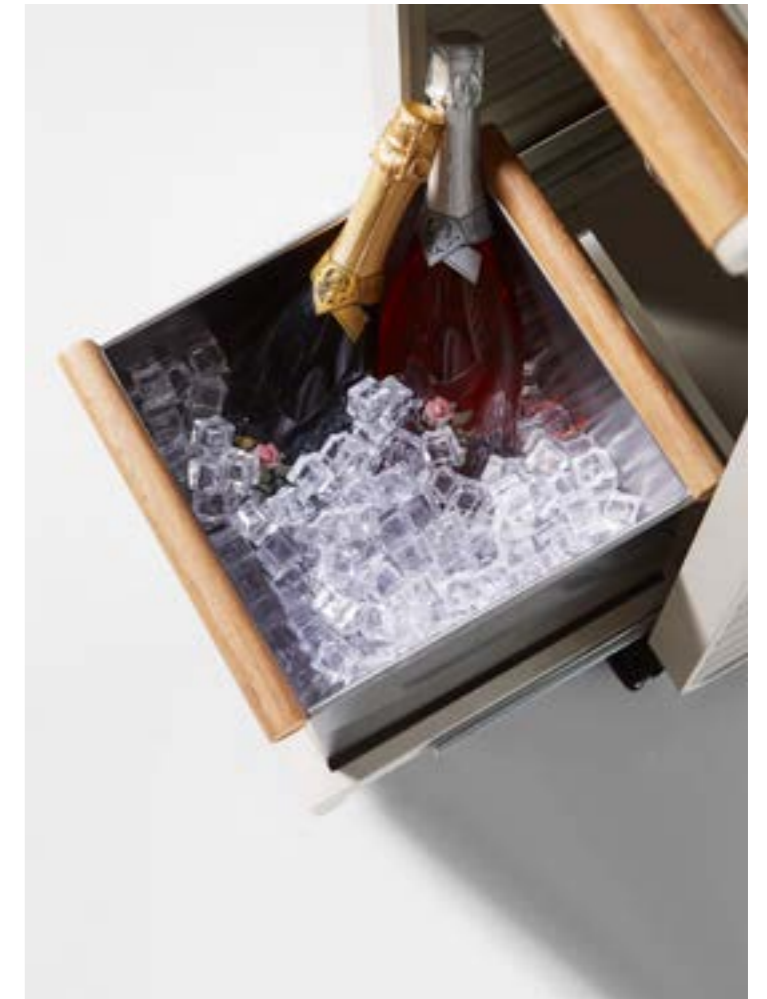

AIRPORT TROLLEY

The design of the 'AIRPORT' service-trolley from HIGOLD is based on the robust and versatile function of airline-trolleys. The structure of this container is epoxy-coated aluminum with a yacht teak deck. Glasses and bottles are stored in telescopic drawers and ice-cooled drinks remain fresh in the stainless-steel container. Swivel castors ensure mobility and the built-in locking ensures a firm stand. The AIRPORT trolley is multifunctional, like its raw-model. This practical container offers an additional work surface in the kitchen as well as in gardens and on terraces. On its teak work-top, cocktails can be mixed in style, but also an espresso machine, or BBQ-grills can be operated perfectly here.