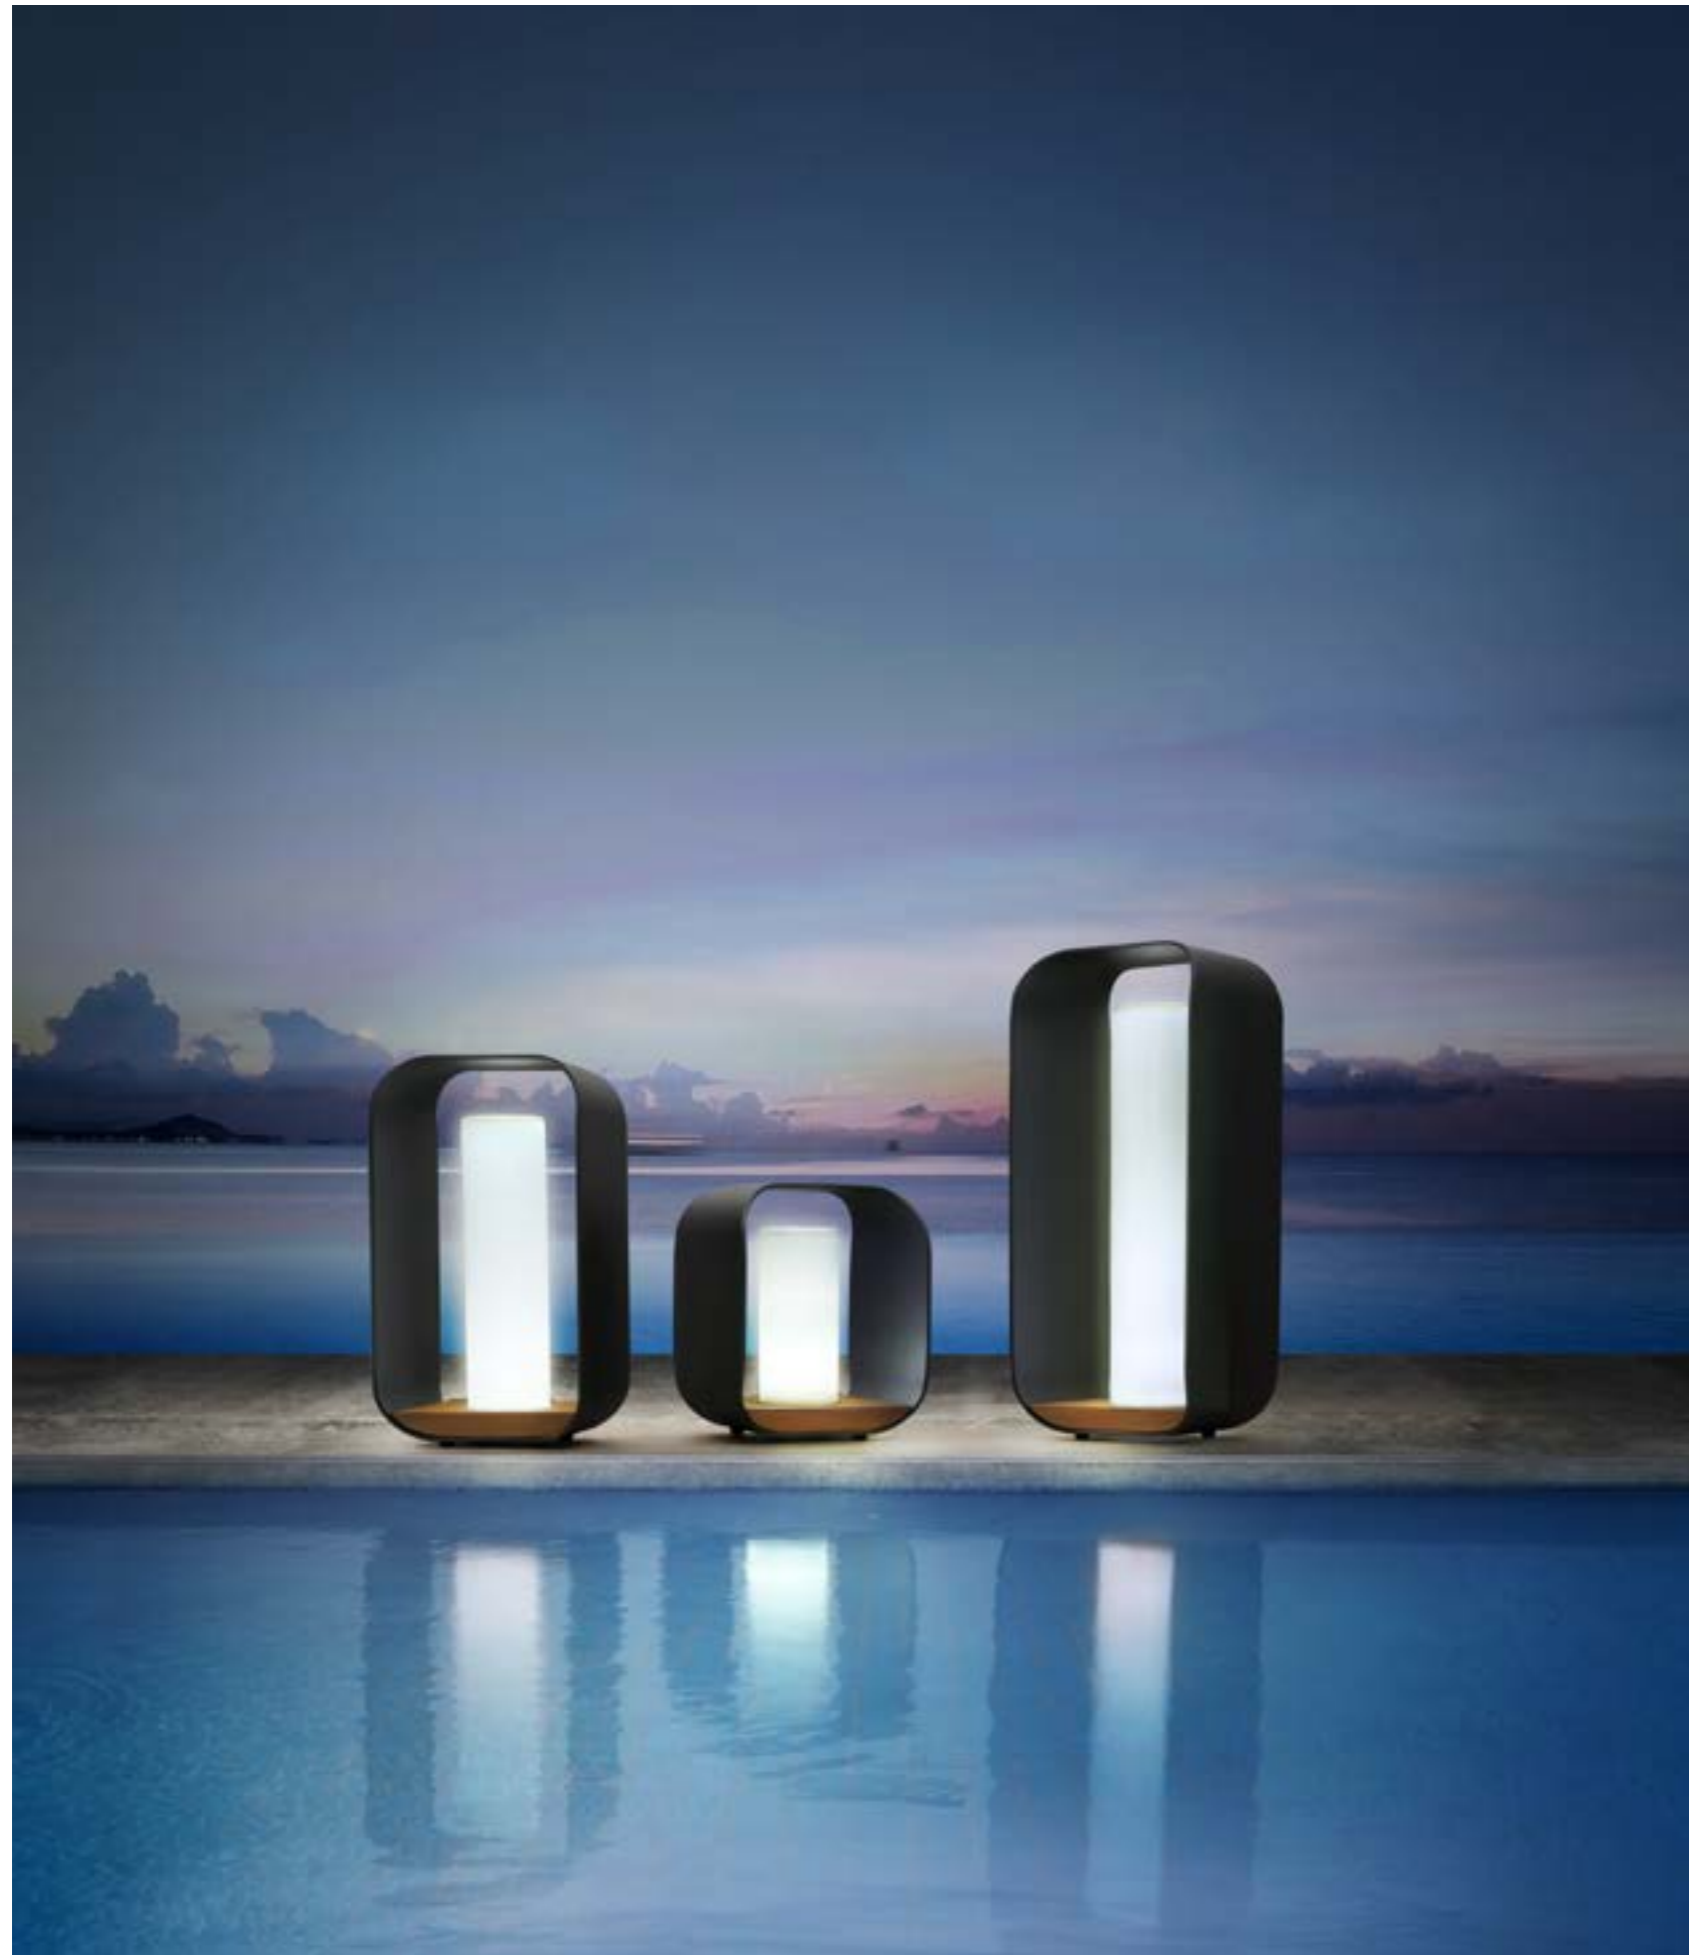

FACILITATED WITH LED ILLUMINATING SYSTEM, ONDA LIGHTING ACCESSORY IS A BREAKTHROUGH EITHER FROM DESIGN OR FUNCTION PERSPECTIVES.